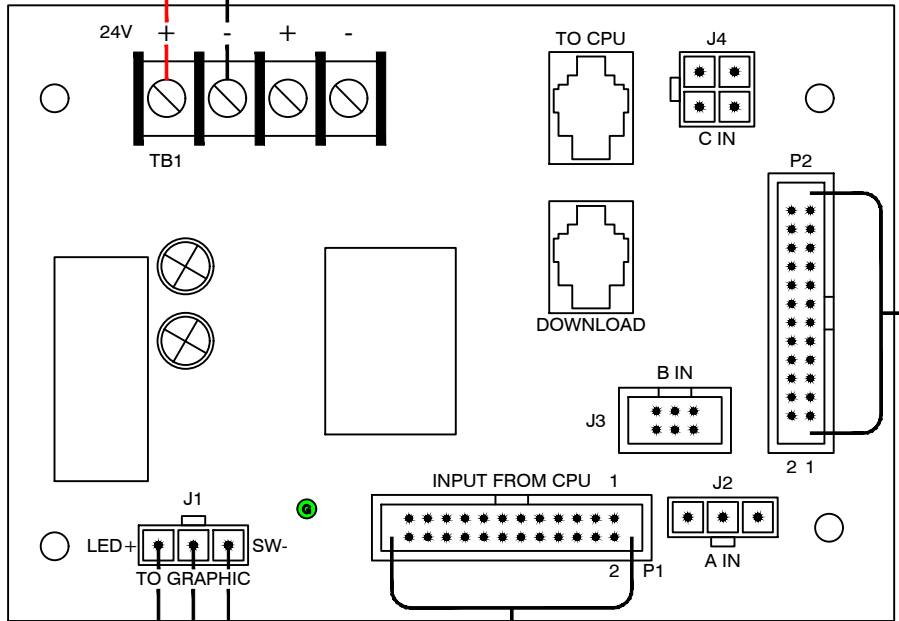

SURGE PROTECTOR

Blue Indicates Circuit 1
Purple Indicates Circuit 2

EST 3-EVPWRA POWER MODULE

From 3-ANNCPU, P3
EST Cable P/N: 46050-1878

To Kulka Terminal Block TB1
(See Sheet CAP-8646C (EST-3))
(See Sheet CAP-8697C (EST-4))

To 3-EVDVR #1, (J2)
EST Cable P/N: 46050-1877
(See Sheet CAP-8646C (EST-3))
(See Sheet CAP-8697C (EST-4))

<h2>DRIVER DIAGRAM</h2>		H. R. KIRKLAND CO., INC. 4935 Allison Street, Unit 13 Arvada, Colorado 80002 Phone: (800) 247-2303 Fax: (303) 420-1856
	SURGE PROTECTOR CONNECTION TO 3-EVPWRA (EDWARDS EST-3 / EST-4)	
DATE: 24 FEB 2021 BY GG REVISION: ORIGINAL		<h1>CAP-8698</h1>