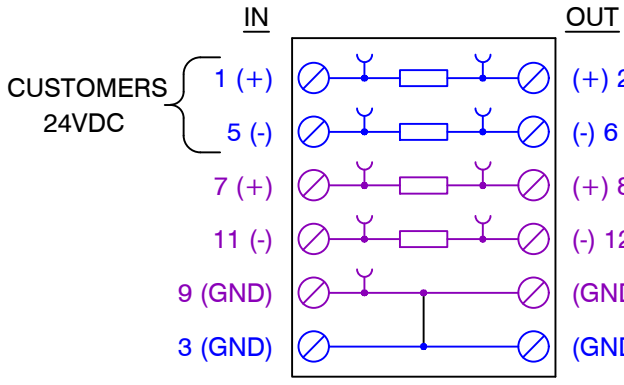

SURGE PROTECTOR

Blue Indicates Circuit 1
Purple Indicates Circuit 2

EST 3-EVPWRA POWER MODULE

From 3-ANNCPU, P3
EST Cable P/N: 46050-1878

To Kulka Terminal Block TB1
(See Sheet CAP-8646C (EST-3))
(See Sheet CAP-8697C (EST-4))

To 3-EVDVR #1, (J2)
EST Cable P/N: 46050-1877
(See Sheet CAP-8646C (EST-3))
(See Sheet CAP-8697C (EST-4))

<h2>DRIVER DIAGRAM</h2>		H. R. KIRKLAND CO., INC. 4935 Allison Street, Unit 13 Arvada, Colorado 80002 Phone: (800) 247-2303 Fax: (303) 420-1856
	SURGE PROTECTOR CONNECTION TO 3-EVPWRA (EDWARDS EST-3 / EST-4)	
DATE: 24 FEB 2021 BY GG REVISION: ORIGINAL		<h1>CAP-8698</h1>